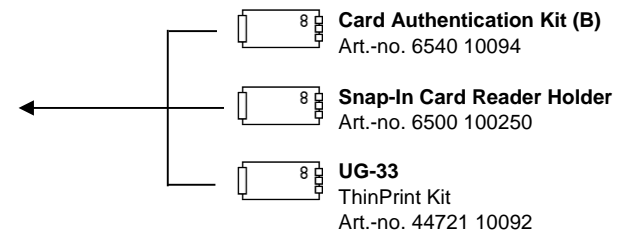

IF IT WORX, IT'S

Configuration P-4020 MFP

P-4020 MFP
(Copier, Printer, Colour Scanner)
duplex-scan Document Processor
40 pages/min in b/w
1 x 250 sheet (A6R-A4, 60-163 g/m²),
100 sheet bypass (A6R-A4, 60-220 g/m²),
Duplex (60-163 g/m²),
512 MB memory,
USB 2.0, Ethernet USB Host, SD-Slot
Art.-no. 1102S33UT0