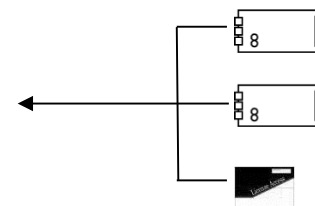

IF IT WORX, IT'S

Configuration P-C2155w MFP

P-C2155w MFP
(Copier, Printer, Colour Scanner, Fax)
Document Processor
21 A4 pages/min in colour and b/w
1 x 250 sheet (A6R-A4, 60-163 g/m²),
50 sheet bypass (A6R-A4, 60-220 g/m²),
Duplex (60-120 g/m²),
512 MB memory,
USB 2.0, Ethernet USB Host, SD-Slot and Wifi
Art.-no. 1102R93UT0