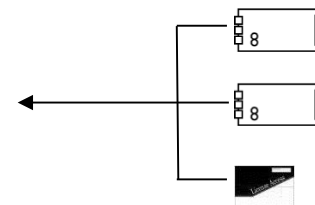

IF IT WORX, IT'S

Configuration P-C2655w MFP

P-C2655w MFP
(Copier, Printer, Colour Scanner, Fax)
duplex-scan Document Processor
26 A4 pages/min in colour and b/w
1 x 250 sheet (A6R-A4, 60-163 g/m²),
50 sheet bypass (A6R-A4, 60-220 g/m²),
Duplex (60-120 g/m²),
512 MB memory,
USB 2.0, Ethernet USB Host, SD-Slot and Wifi
1102R73UT0