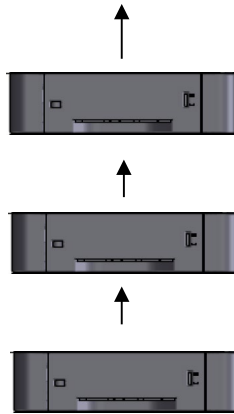

## Configuration 357ci

**SD CARD HYPAS 4 GB 1)**  
Art.-no. 891LR08485 1)

**MS-5100(B)**  
Manual Stapler  
20 sheet stapling  
max 90 g/m<sup>2</sup>  
Art.-no. 1903R90UT2

**PF-5100 (max 3 units)**  
Universal cassette  
500 sheet cassette  
Paper format: A5R-A4  
60-220 g/m<sup>2</sup>  
Art.-no. 1203PK0UT0

**Cabinet No. 72**  
Art.-no. 0720 10131

**Cabinet No. 73**  
Art.-no. 0730 10131

**357ci**  
(Colour Copier, Printer, Scanner, Fax)  
single pass scanner  
35 A4 pages/min in colour and b/w  
1 x 250 sheet (A6R-A4, 60-163 g/m<sup>2</sup>),  
100 sheet bypass (A6R-A4, 60-220 g/m<sup>2</sup>),  
Duplex (60-163 g/m<sup>2</sup>),  
1,024 MB RAM, HyPAS  
USB 2.0, Ethernet, USB Host, Wi-Fi  
Art.-no. 1102VW3UT1