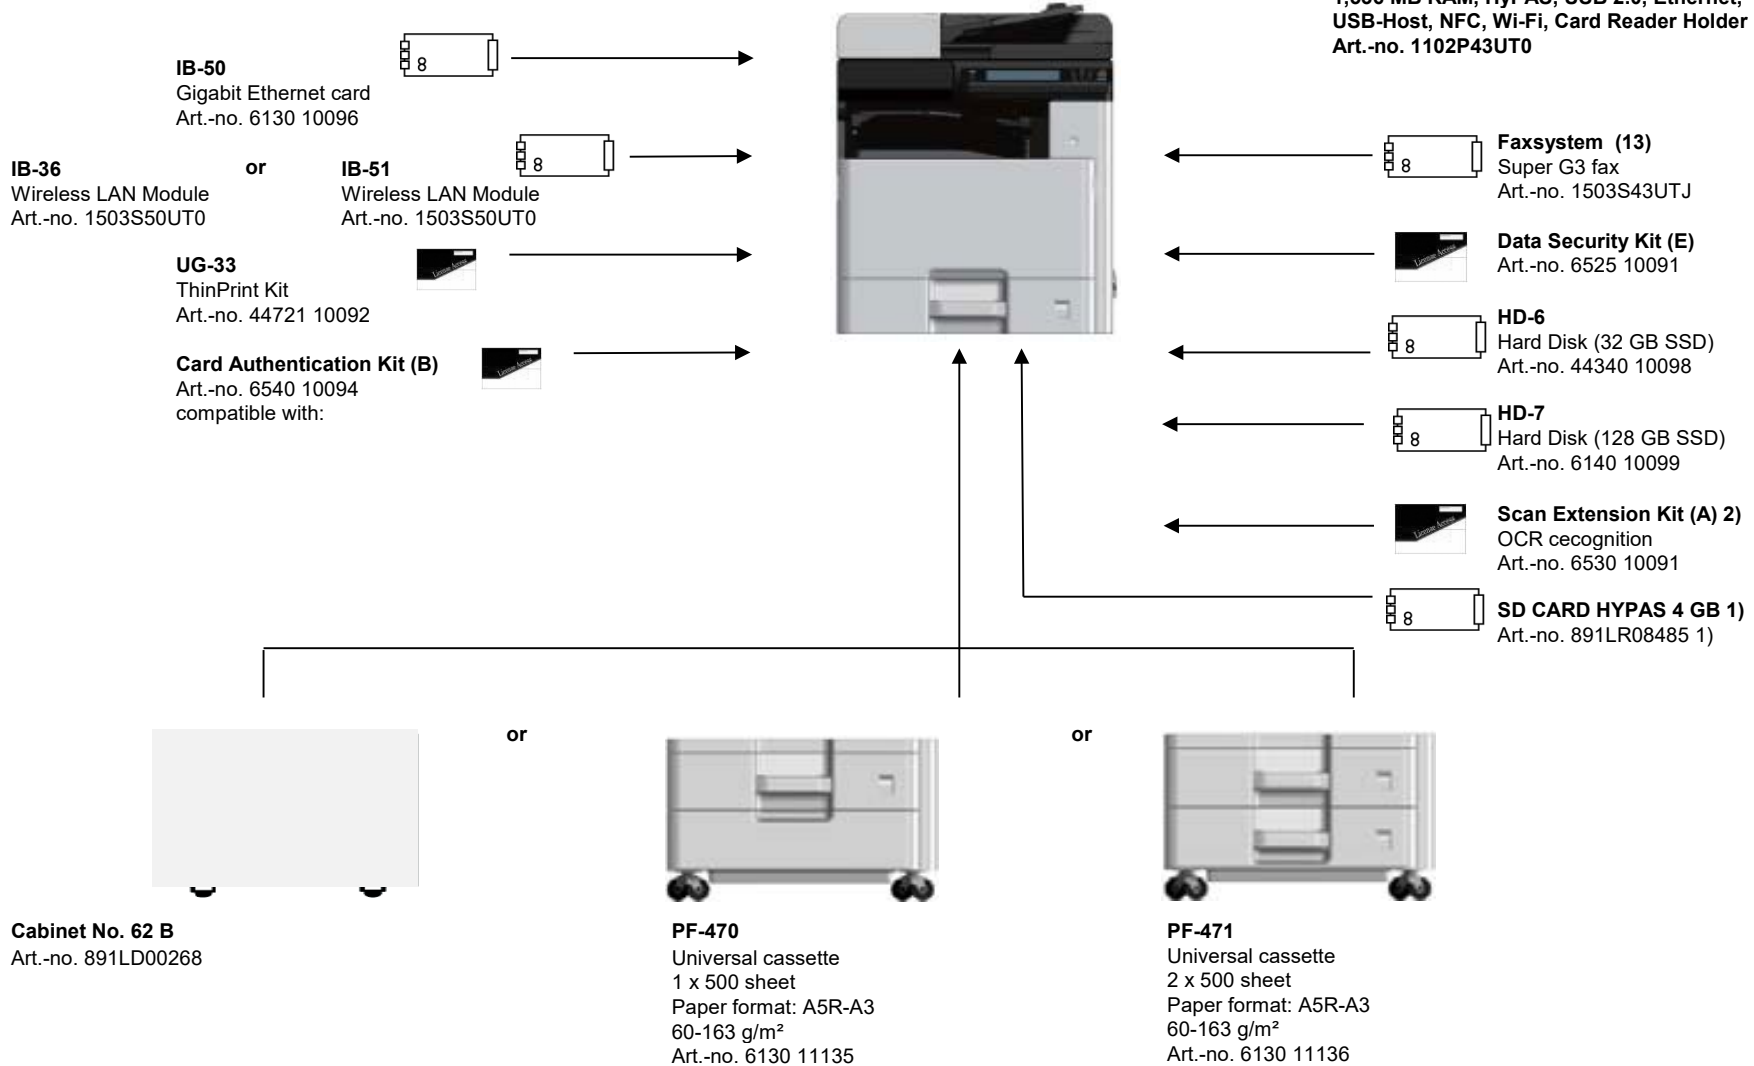

**Configuration P-C2480i MFP**

**P-C2480i MFP**  
(Colour Copier, Printer, Scanner)  
Document Processor  
24 A4 pages/min in colour and b/w  
1 x 500 sheet (A5R-A3, 60-256 g/m<sup>2</sup>),  
100 sheet bypass (A6R-A3, 60-256 g/m<sup>2</sup>),  
Duplex (60-220 g/m<sup>2</sup>),  
1,536 MB RAM, HyPAS, USB 2.0, Ethernet,  
USB-Host, NFC, Wi-Fi, Card Reader Holder  
Art.-no. 1102P43UT0

1) Required to support HyPAS functionality

2) additional memory required (SD/SSD)